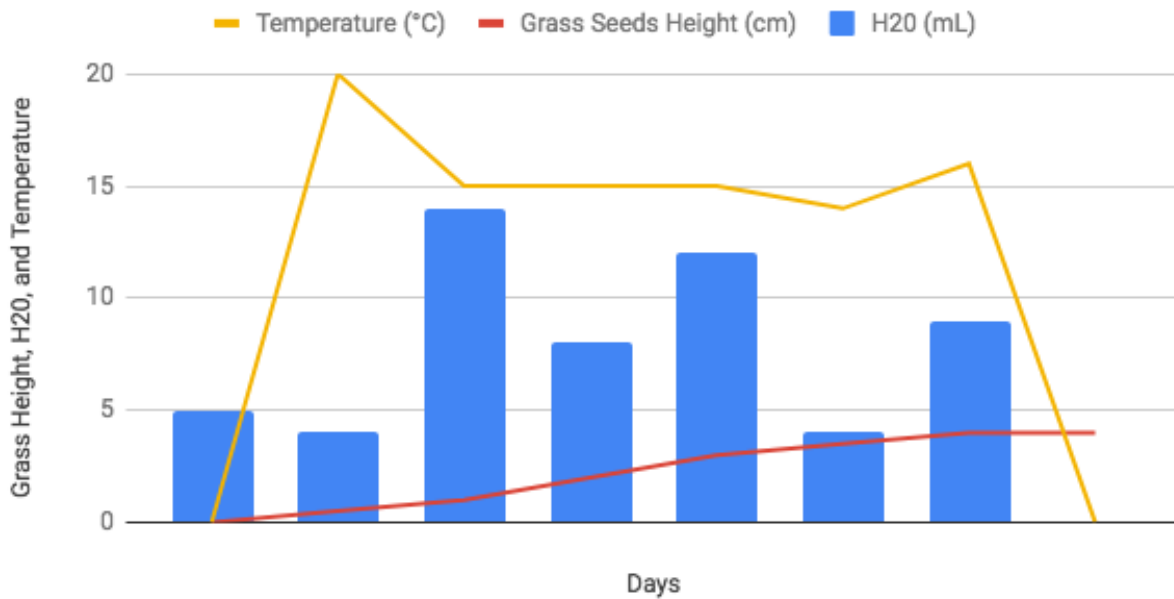

Weight of Snails Over Time

Weight of Food Added (g)

Change in Weight of Slug Number 1 and Number 3

Relationship Between Grass Height, Water Added and Temperature

Water Added and Grass Height