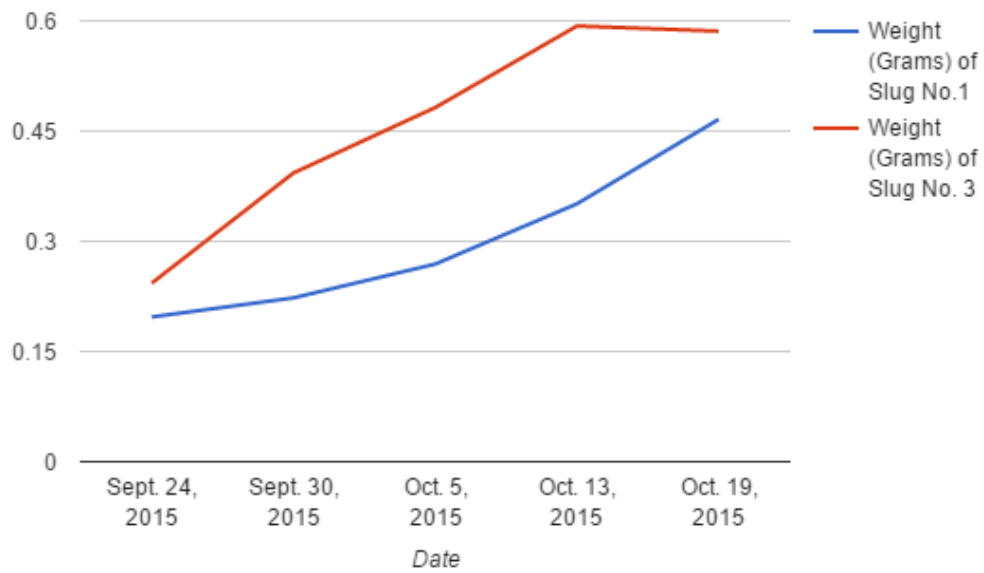

Weight of Snails Over Time

Weight of Food Added (g)

Change in Weight of Slug Number 1 and Number 3

Relationship Between Grass Height, Water Added and Temperature

Water Added and Grass Height