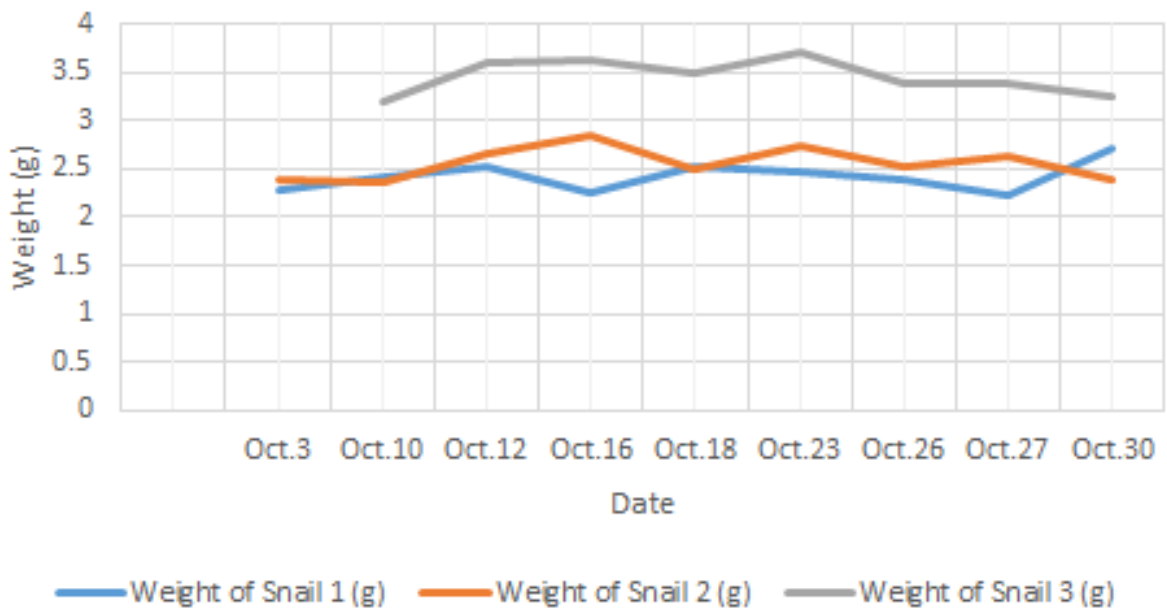

Weight of Snails Over Time

Weight of Food Added (g)

Change in Weight of Slug Number 1 and Number 3

Relationship Between Grass Height, Water Added and Temperature

Water Added and Grass Height