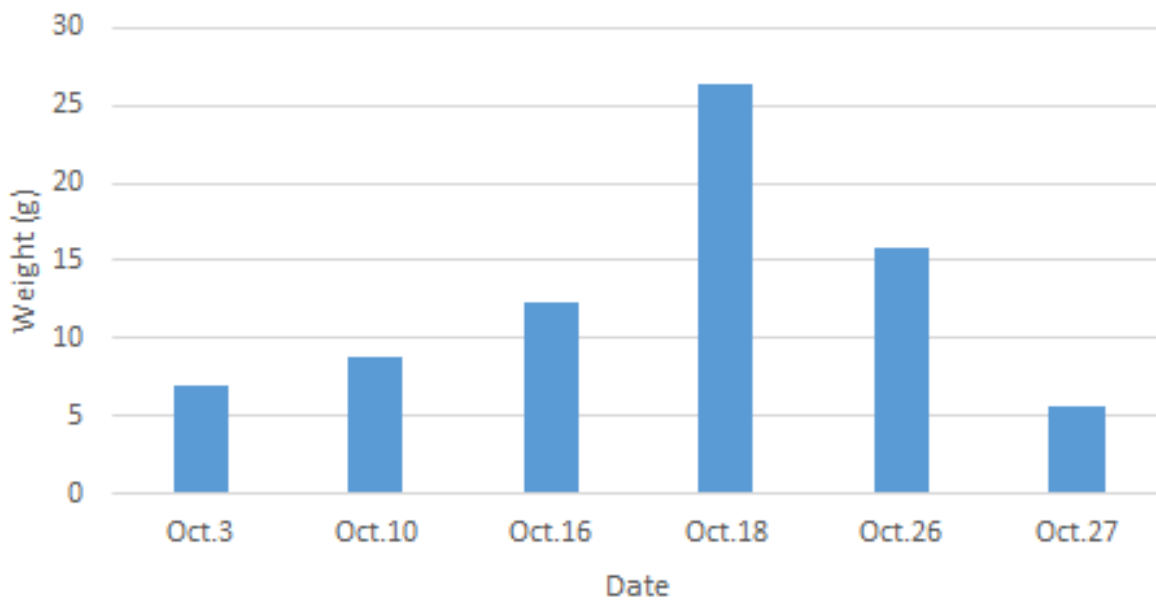

Weight of Snails Over Time

Weight of Food Added (g)

Change in Weight of Slug Number 1 and Number 3

Relationship Between Grass Height, Water Added and Temperature

Water Added and Grass Height